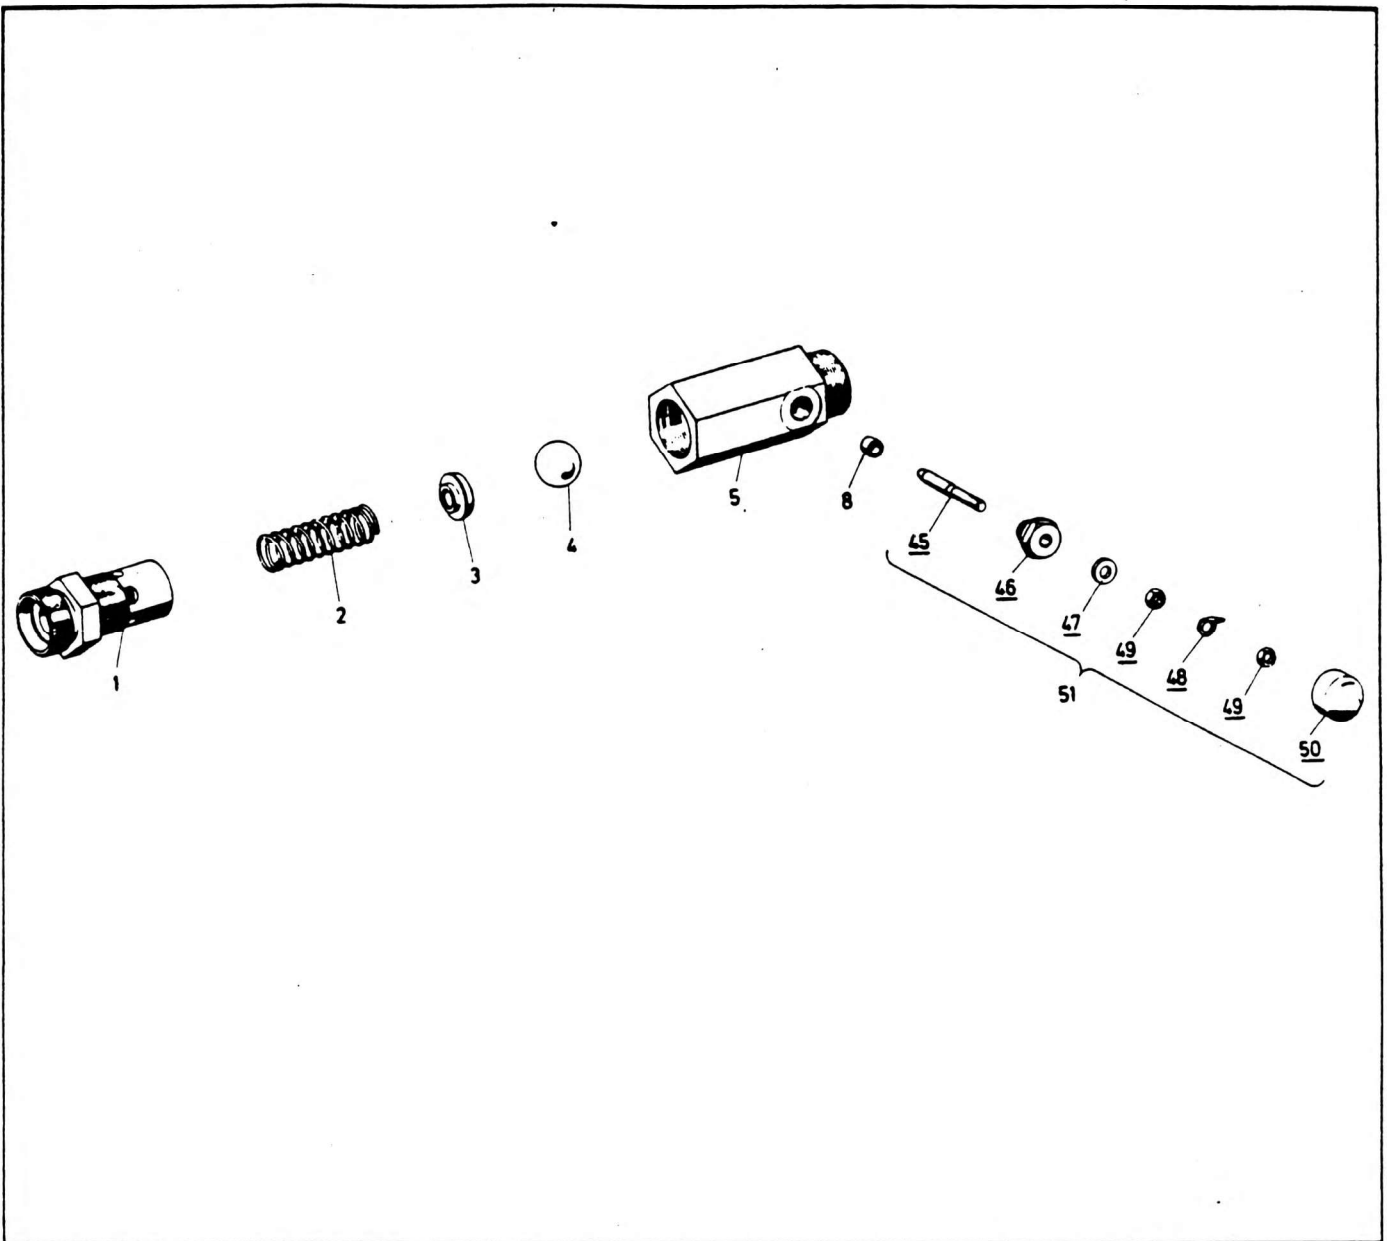

FLOW INDICATOR VALVE

NO.	PART NO.	QTY.	DESCRIPTION	NO.	PART NO.	QTY.	DESCRIPTION
-	7-872-990182	1	Valve Flow Indicator Complete				
1	9-926-990903	1	Socket				
2	9-926-990904	1	Spring				
3	9-926-990905	1	Washer				
4	8781241	1	Ball				
5	9-926-990906	1	Valve Housing				
8	9-926-990907	1	Bush				
51	9-926-990908	1	Flow Indicator Sub Assembly (Includes Items 45 to 50)				
50	9-926-990909	1	Cap Protection				

‡ Component parts not available separately